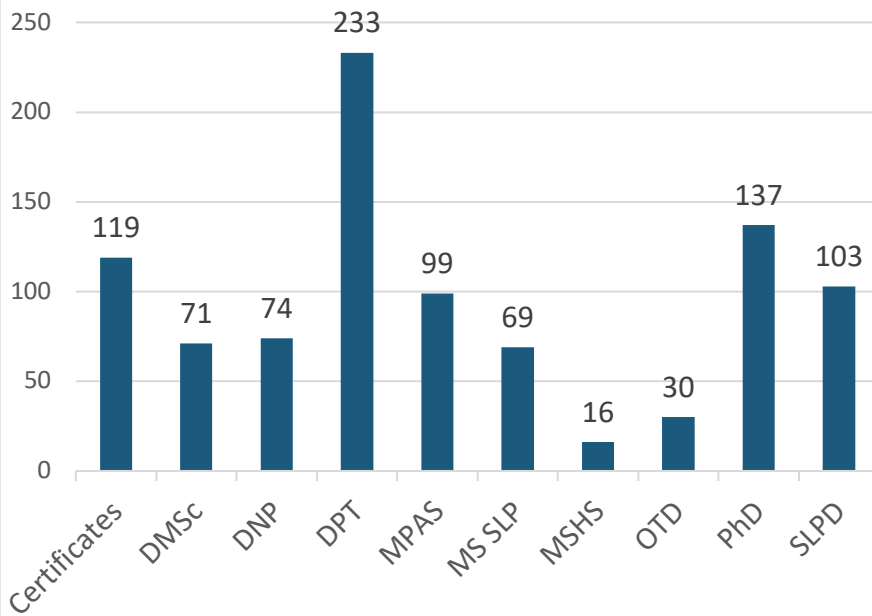

## Enrolled Students

### Program Enrollment

**951**  
Total Enrolled Students

### Student Type