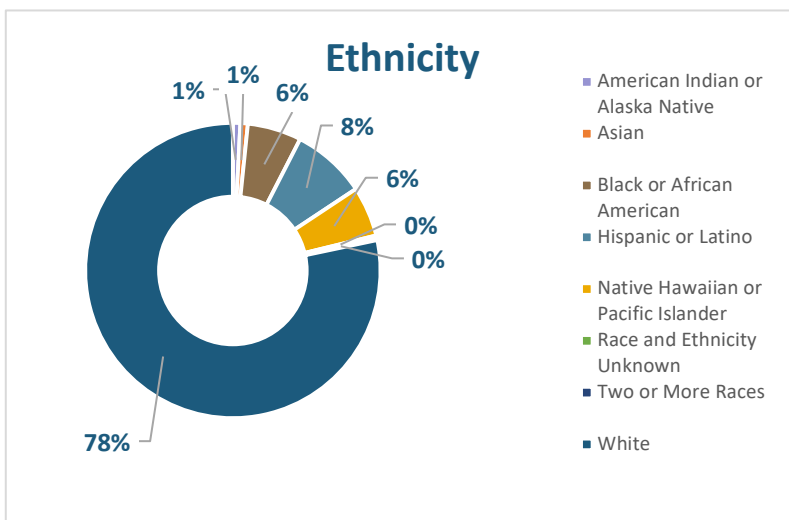

## Enrolled Students

**1002**  
Total Enrolled Students

## Student Demographics

**34**  
Average Student Age