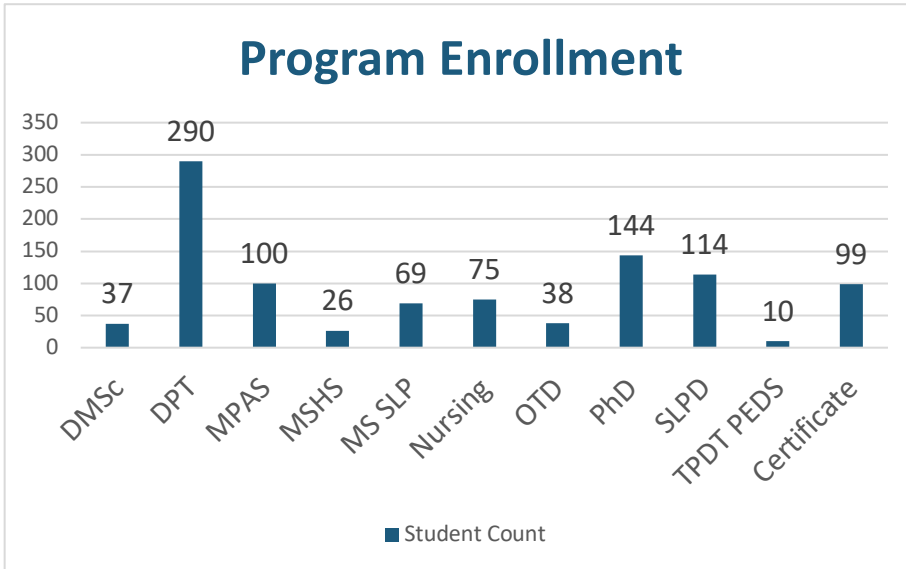

## Enrolled Students

**1002**  
Total Enrolled Students

## Student Demographics

**34**  
Average Student Age

### Average Age by Program Type